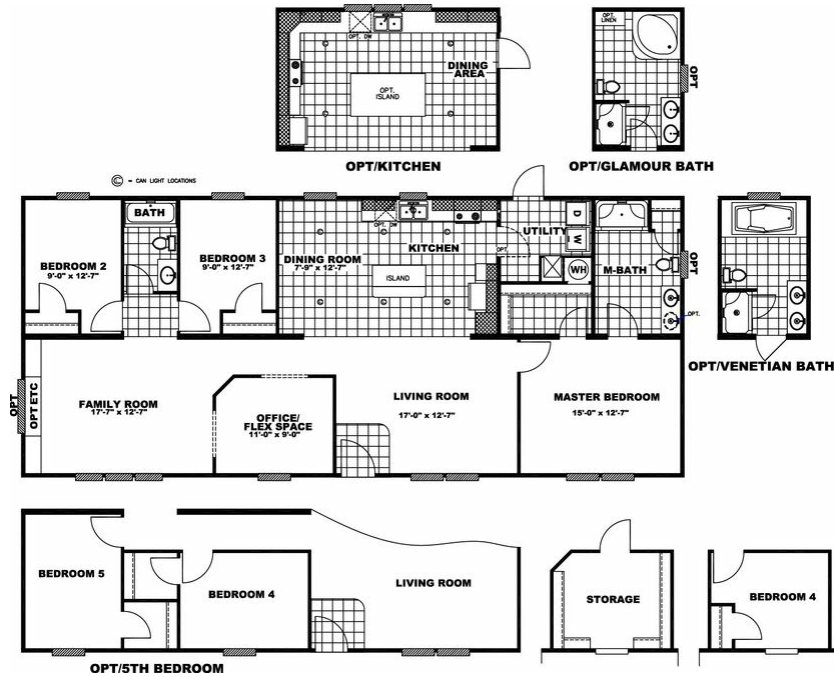

The Mayodan

The Mayodan Model number: 46OWR28623AH18

3 beds • 2 baths • 1736 sq.ft. • 28' width • 62' depth

Our home building facilities invest in continuous product and process improvements. Plans, dimensions, features, materials, specifications and availability are subject to change without notice or obligation. Renderings and floor plans are representative likenesses of our homes and may differ from the actual homes. We invite you to tour a Home Center near you and inspect the highest value in quality housing available or call (276) 956-2434 to speak with a Home Consultant. Copyright 2017, CMH. All rights reserved.

<https://www.claytonhomesridgeway.com>

CLAYTON HOMES- RIDGEWAY

6944 GREENSBORO RD
RIDGEWAY, VA 24148

Monday - Thursday: 9am to 5pm
Friday: 9am to 5pm
Saturday: 9am to 5pm
Sunday: Closed

(276) 956-2434