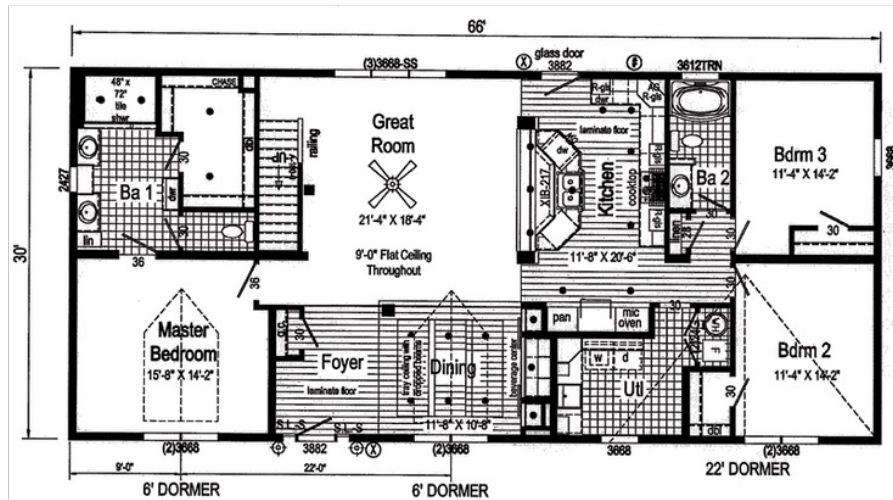

The Chatmoss Cape

The Chatmoss Cape Model number: RJ550A21

3 beds • 2 baths • 2112 sq.ft. • 32' width • 66' depth

Our home building facilities invest in continuous product and process improvements. Plans, dimensions, features, materials, specifications and availability are subject to change without notice or obligation. Renderings and floor plans are representative likenesses of our homes and may differ from the actual homes. We invite you to tour a Home Center near you and inspect the highest value in quality housing available or call (276) 956-2434 to speak with a Home Consultant. Copyright 2017, CMH. All rights reserved.

The Chatmoss Cape Model number: RJ550A21

3 beds • 2 baths • 2112 sq.ft. • 32' width • 66' depth

Our home building facilities invest in continuous product and process improvements. Plans, dimensions, features, materials, specifications and availability are subject to change without notice or obligation. Renderings and floor plans are representative likenesses of our homes and may differ from the actual homes. We invite you to tour a Home Center near you and inspect the highest value in quality housing available or call (276) 956-2434 to speak with a Home Consultant. Copyright 2017, CMH. All rights reserved.