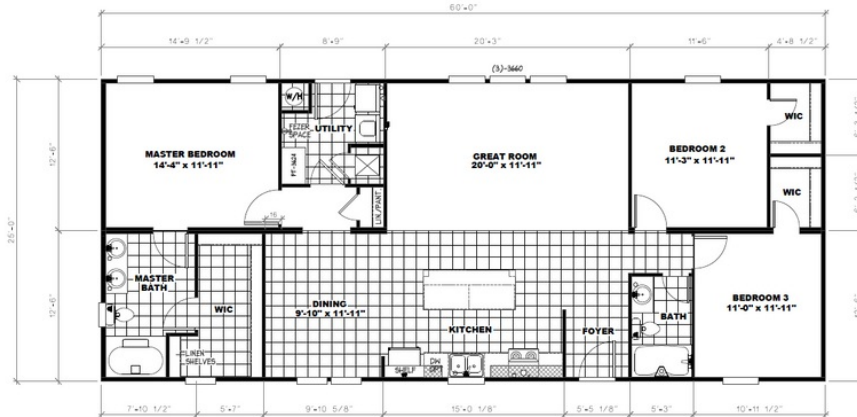

Scuffling Hill Home

Scuffling Hill Home Model number: 58TPS25603AM18

3 beds • 2 baths • 1500 sq.ft. • 25' width • 60' depth

Our home building facilities invest in continuous product and process improvements. Plans, dimensions, features, materials, specifications and availability are subject to change without notice or obligation. Renderings and floor plans are representative likenesses of our homes and may differ from the actual homes. We invite you to tour a Home Center near you and inspect the highest value in quality housing available or call (276) 956-2434 to speak with a Home Consultant. Copyright 2017, CMH. All rights reserved.

<https://www.claytonhomesridgeway.com>

CLAYTON HOMES- RIDGEWAY

6944 GREENSBORO RD
RIDGEWAY, VA 24148

Monday - Thursday: 9am to 5pm
Friday: 9am to 5pm
Saturday: 9am to 5pm
Sunday: Closed

(276) 956-2434