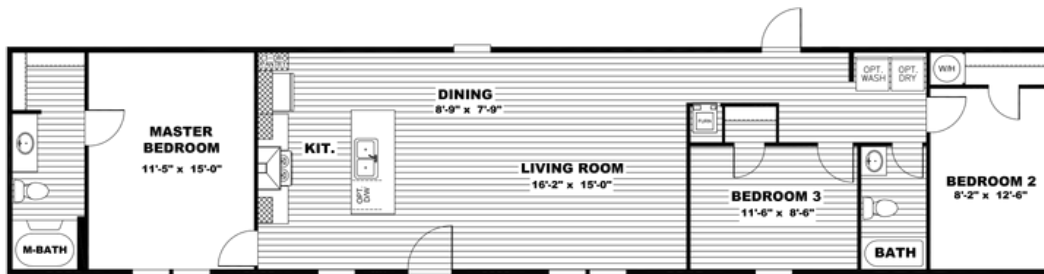

THE BREEZE

THE BREEZE

Model number:

3 beds • 2 baths • 1128 sq.ft. • 16' width • 72' depth

Our home building facilities invest in continuous product and process improvements. Plans, dimensions, features, materials, specifications and availability are subject to change without notice or obligation. Renderings and floor plans are representative likenesses of our homes and may differ from the actual homes. We invite you to tour a Home Center near you and inspect the highest value in quality housing available or call (276) 956-2434 to speak with a Home Consultant. Copyright 2017, CMH. All rights reserved.

Model #: 55P16723A
Drawing #:
22-115044
16' x 72' The Breeze

THE BREEZE Model number:

3 beds • 2 baths • 1128 sq.ft. • 16' width • 72' depth

Our home building facilities invest in continuous product and process improvements. Plans, dimensions, features, materials, specifications and availability are subject to change without notice or obligation. Renderings and floor plans are representative likenesses of our homes and may differ from the actual homes. We invite you to tour a Home Center near you and inspect the highest value in quality housing available or call (276) 956-2434 to speak with a Home Consultant. Copyright 2017, CMH. All rights reserved.