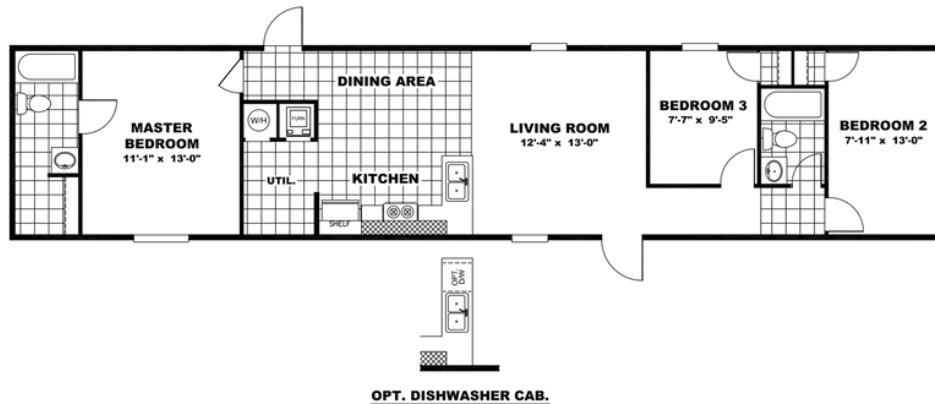

The Westrock

The Westrock

Model number: 36TRR14663AH19

3 beds • 2 baths • 924 sq.ft. • 14' width • 66' depth

Our home building facilities invest in continuous product and process improvements. Plans, dimensions, features, materials, specifications and availability are subject to change without notice or obligation. Renderings and floor plans are representative likenesses of our homes and may differ from the actual homes. We invite you to tour a Home Center near you and inspect the highest value in quality housing available or call (276) 956-2434 to speak with a Home Consultant. Copyright 2017, CMH. All rights reserved.

The Westrock Model number: 36TRR14663AH19

3 beds • 2 baths • 924 sq.ft. • 14' width • 66' depth

Our home building facilities invest in continuous product and process improvements. Plans, dimensions, features, materials, specifications and availability are subject to change without notice or obligation. Renderings and floor plans are representative likenesses of our homes and may differ from the actual homes. We invite you to tour a Home Center near you and inspect the highest value in quality housing available or call (276) 956-2434 to speak with a Home Consultant. Copyright 2017, CMH. All rights reserved.